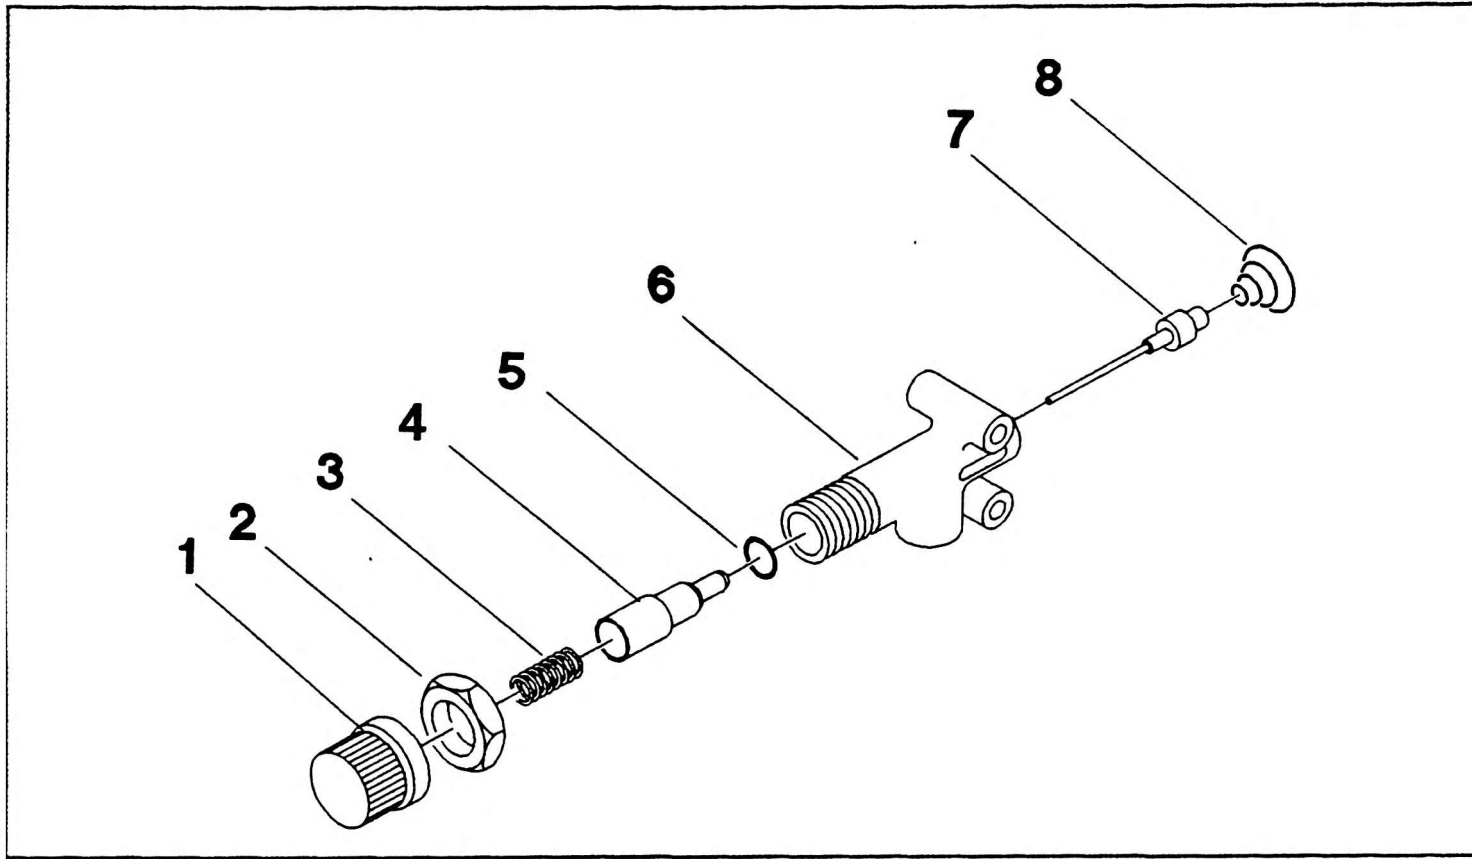

VALVE ASSEMBLY - PRESSURE REDUCING

GROVE

NO.	PART NO.	QTY	DESCRIPTION	NO.	PART NO.	QTY	DESCRIPTION
	7-926-001920		COMPLETE ASSY				
1	9-926-101810	1	CAP				
2	9-926-101811	1	NUT				
3	9-926-106123	1	SPRING				
4	9-926-106122	1	PISTON				
5	7-755-112000	1	O-RING				
6	NOT SERVICED	1	BODY				
7	9-926-106120	1	VALVE ASSY, INLET AND EXHAUST				
8	9-926-106121	1	SPRING				